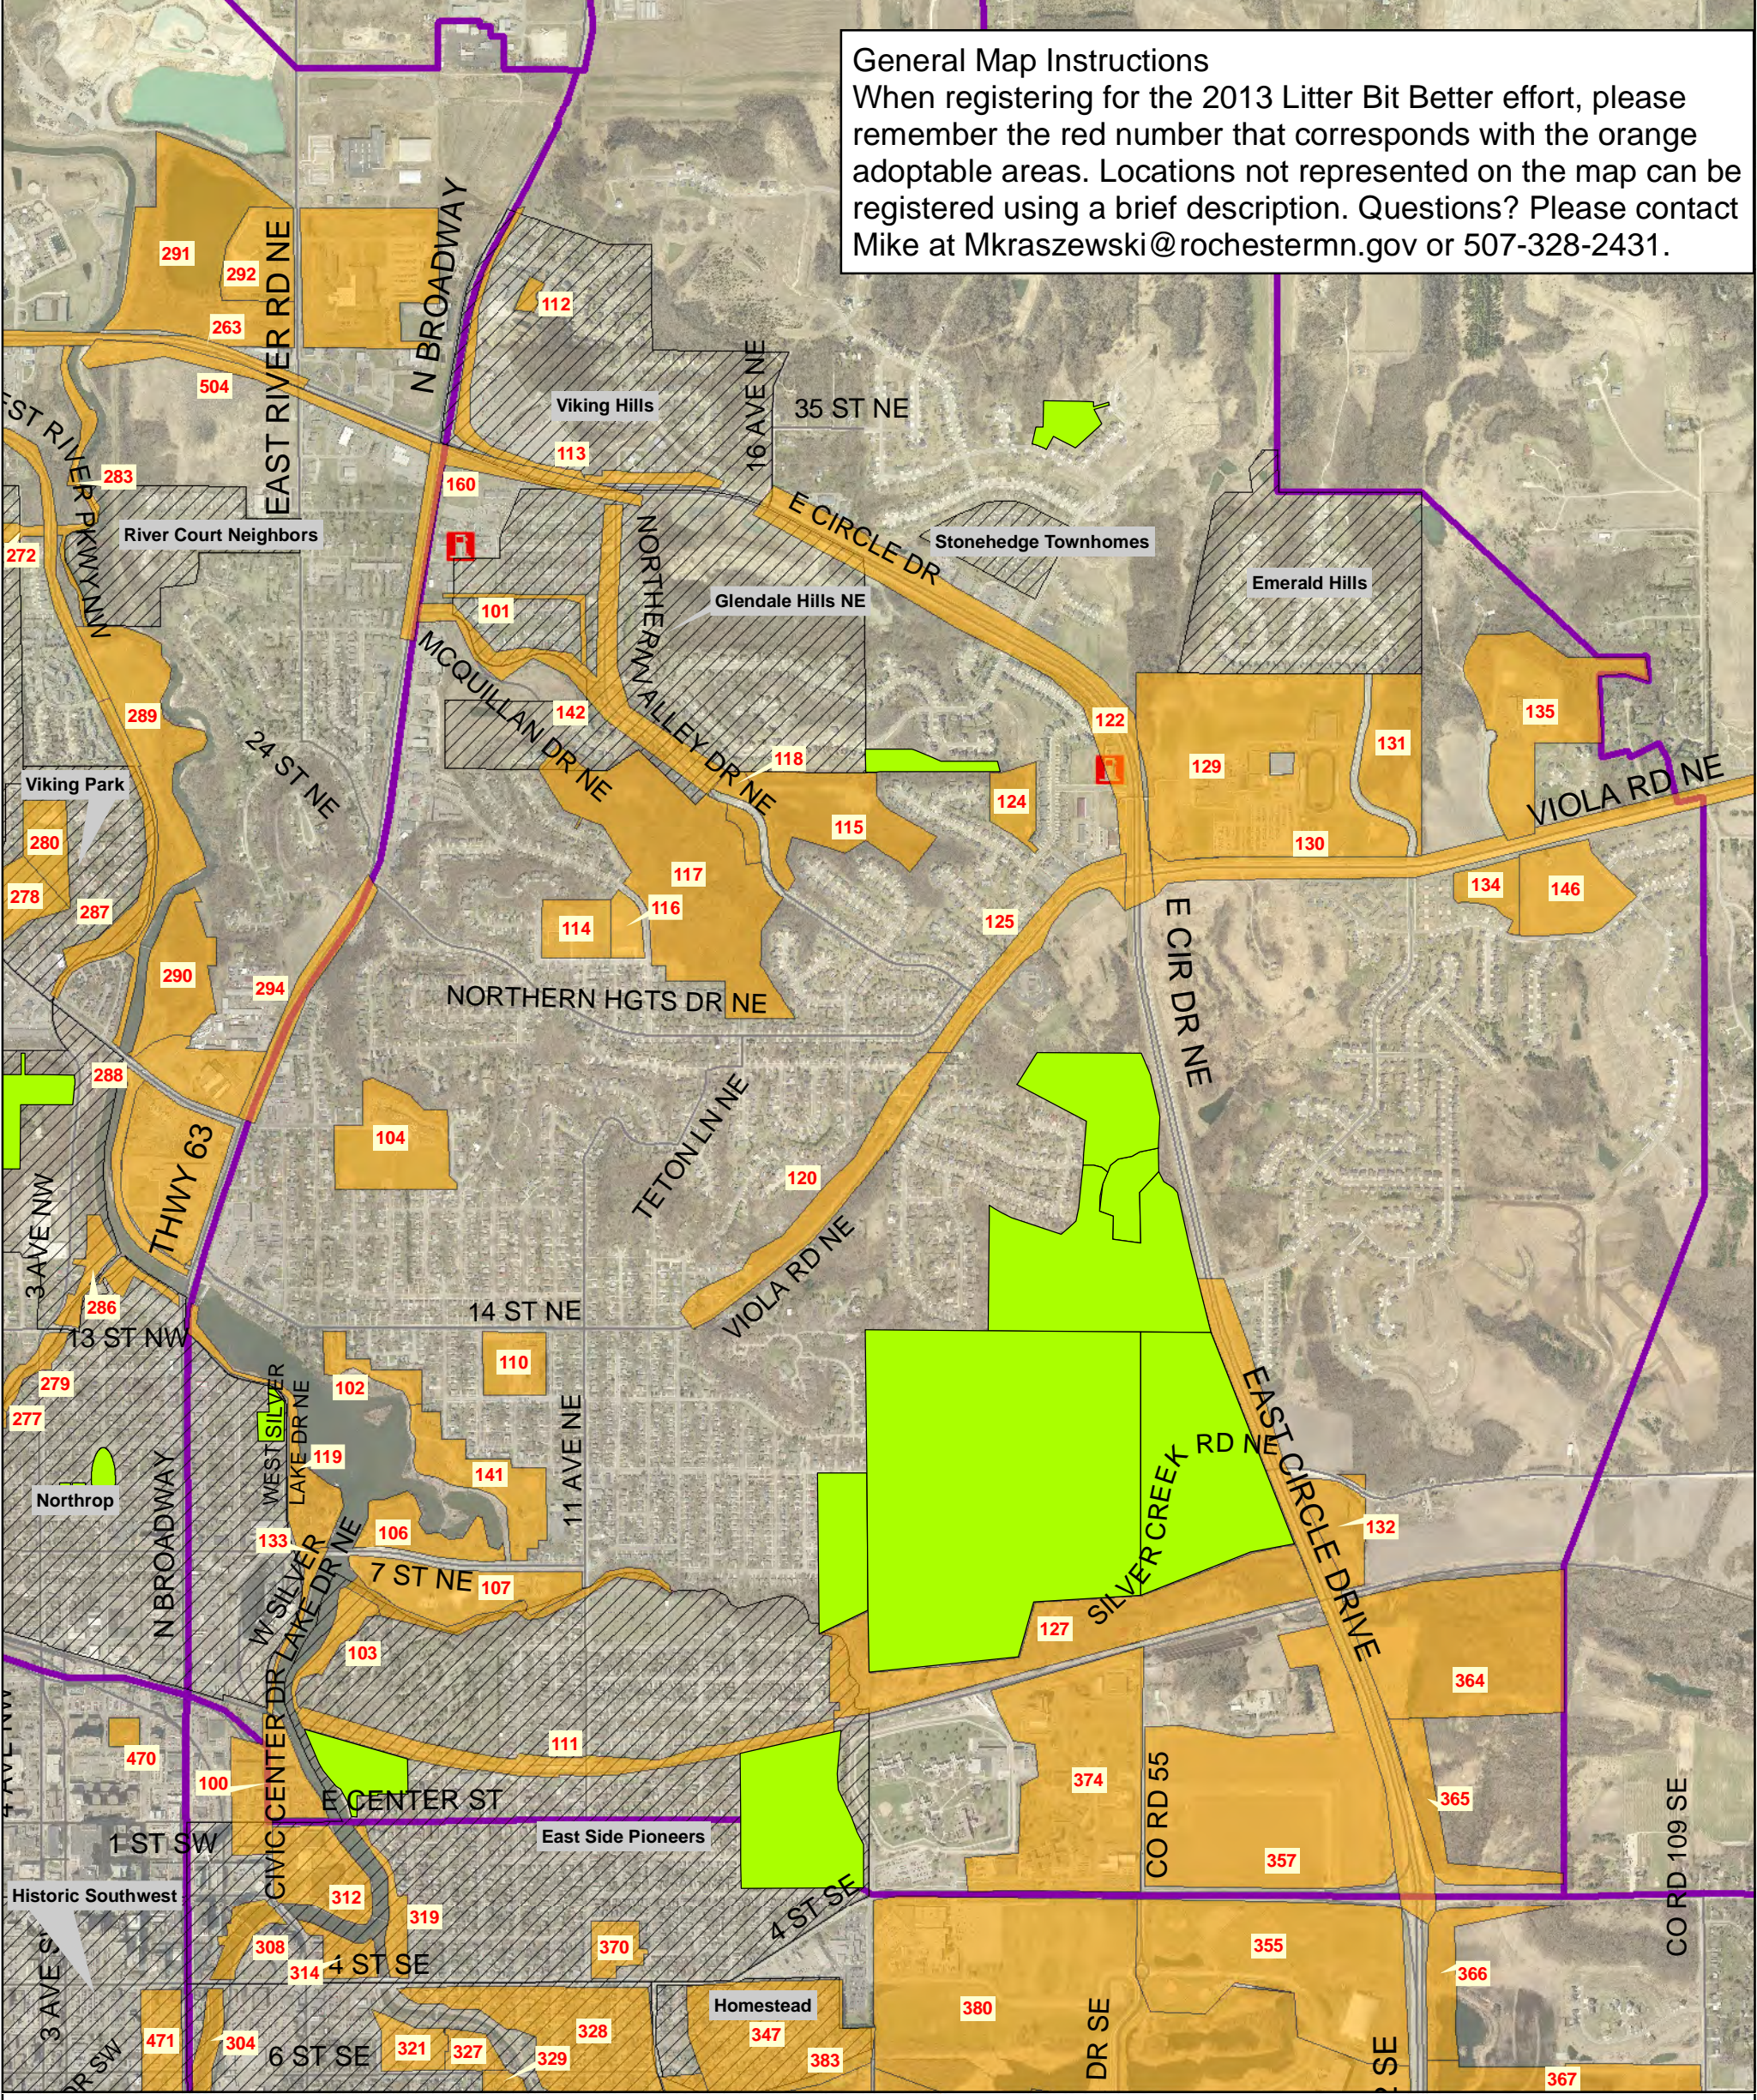

General Map Instructions
 When registering for the 2013 Litter Bit Better effort, please remember the red number that corresponds with the orange adoptable areas. Locations not represented on the map can be registered using a brief description. Questions? Please contact Mike at Mkraszewski@rochestermn.gov or 507-328-2431.

Litter Bit Better Adoption Areas

- Yes
- Neighborhood Associations
- No
- Adoption Limits
- F Kwik Trip Locations
- Major Roads

Maps on these pages were compiled using City of Rochester data. These maps are intended to indicate general locations in Rochester that can be adopted for litter collection. No attempt has been made to define the specific limits of any public or private property. Volunteers may not enter private property without permission.