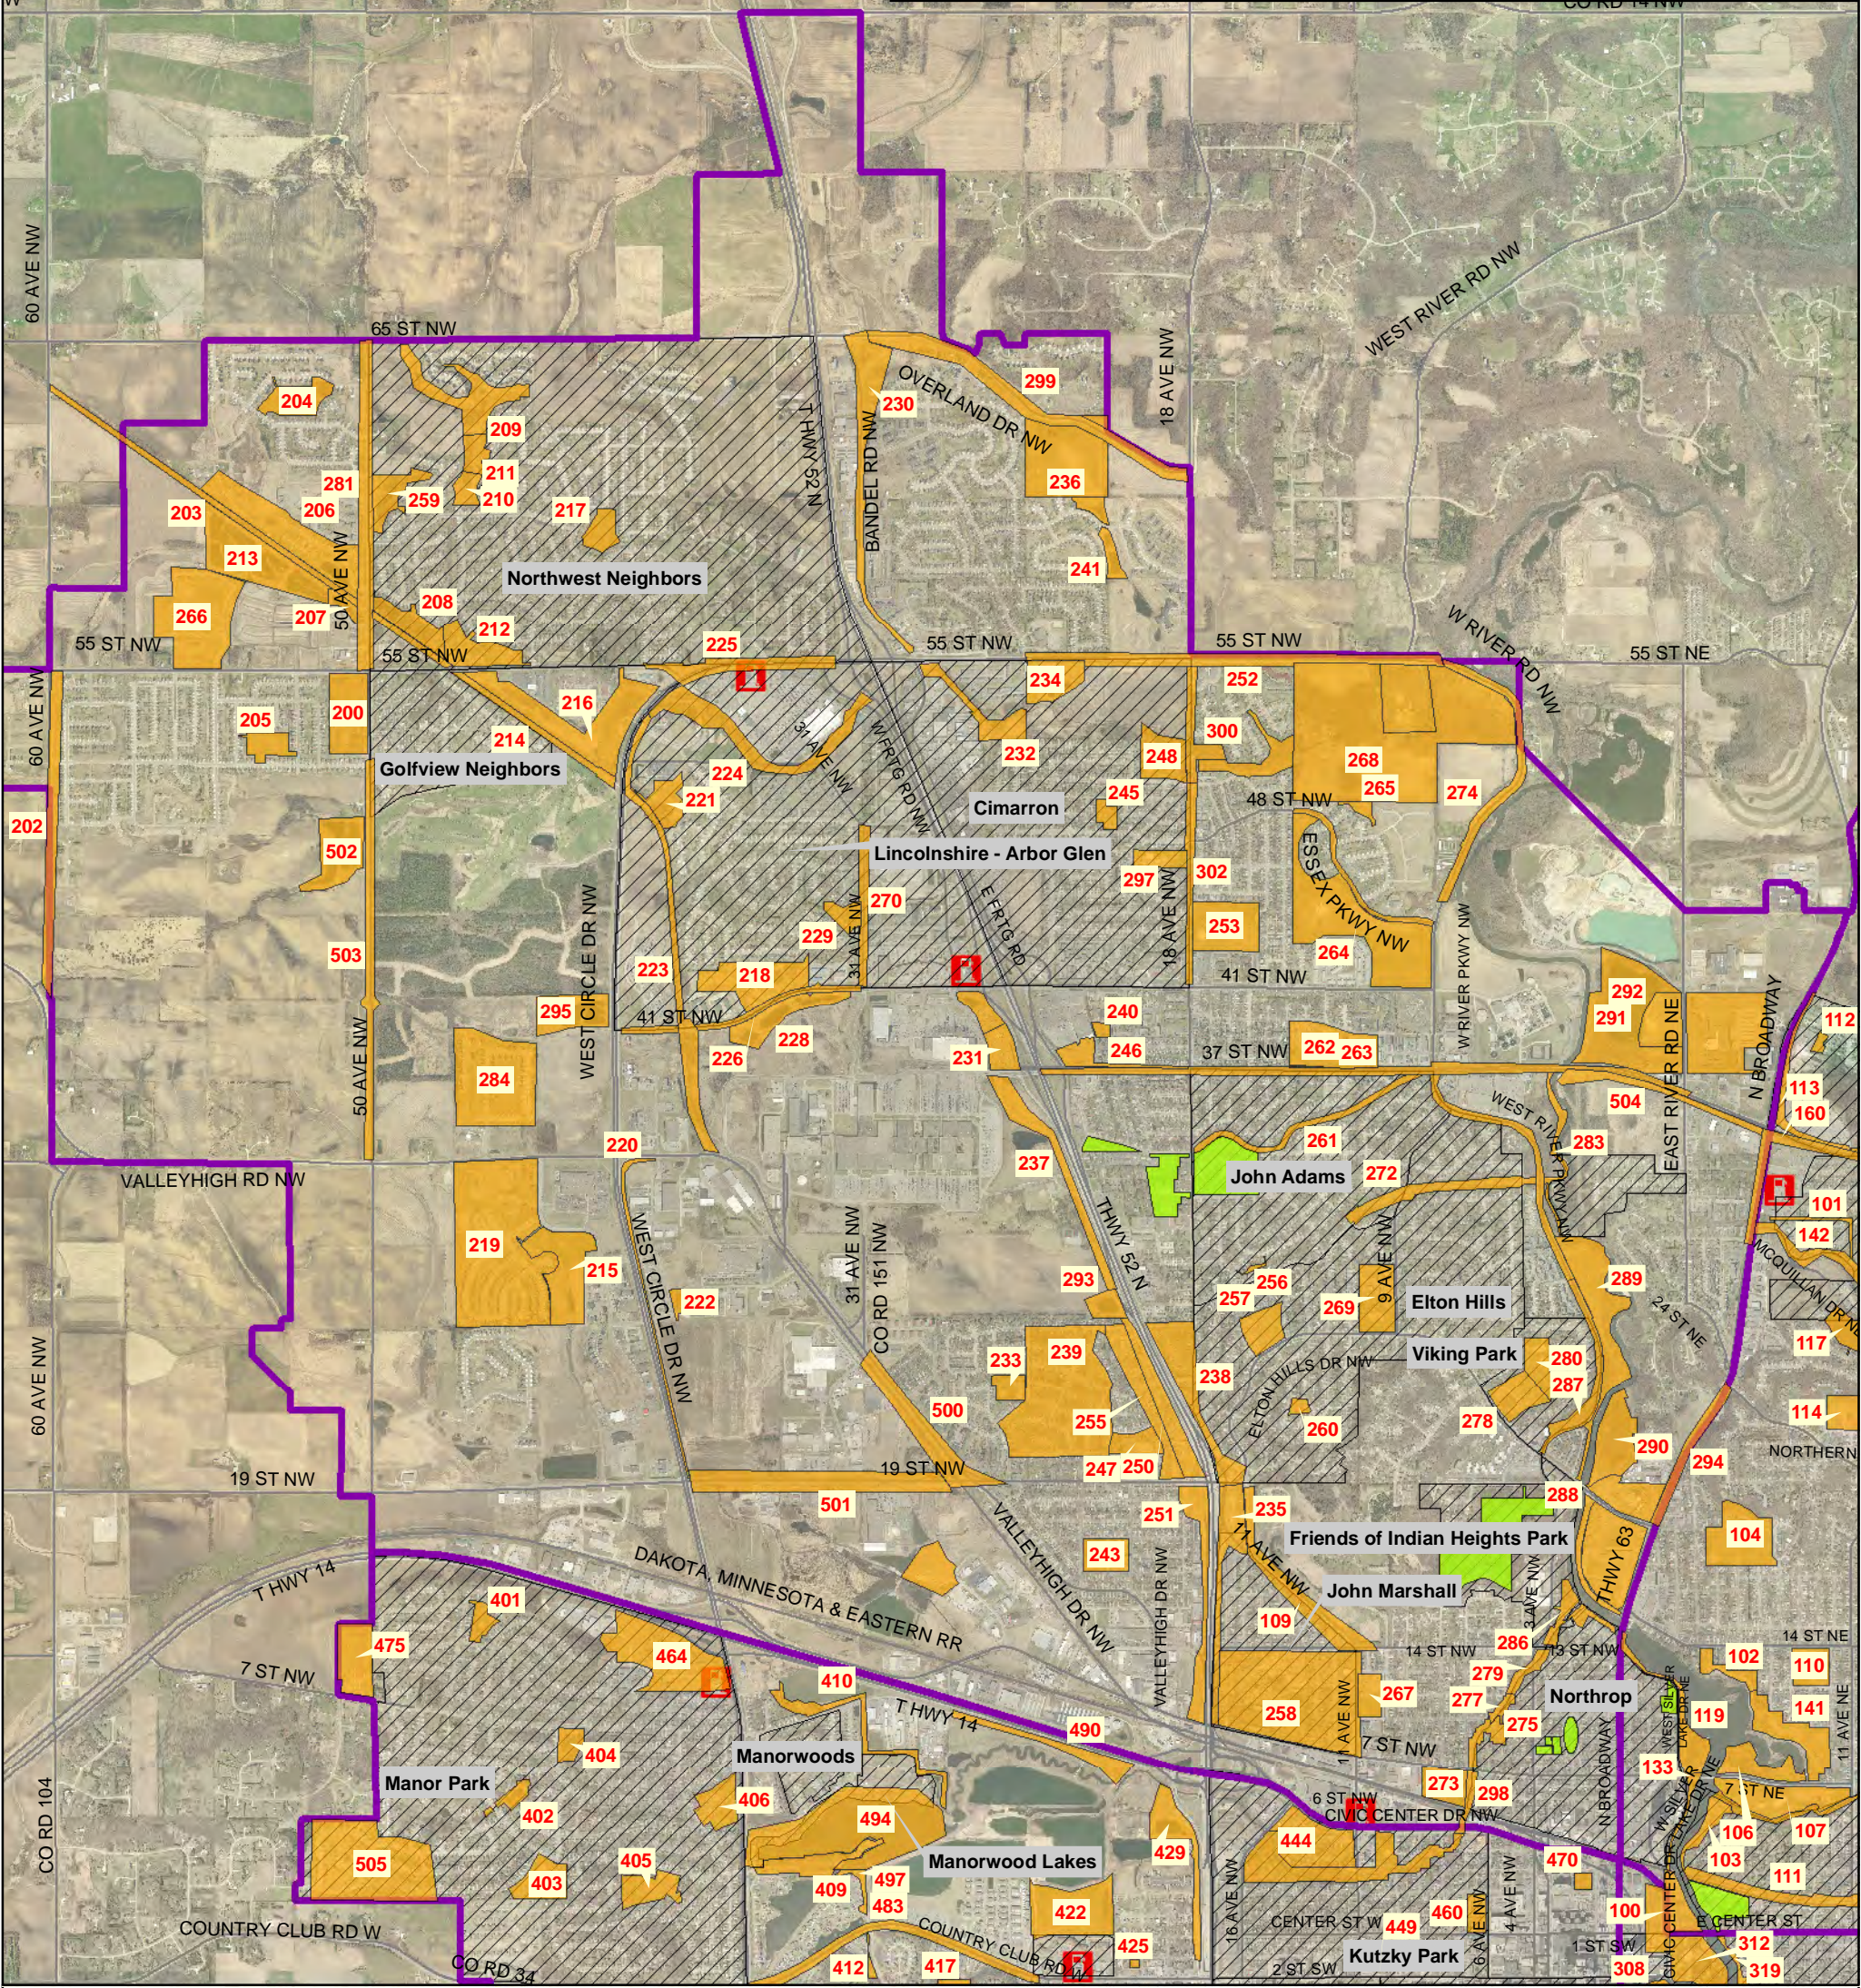

### General Map Instructions

When registering for the 2013 Litter Bit Better effort, please remember the red number that corresponds with the orange adoptable areas. Locations not represented on the map can be registered using a brief description. Questions? Please contact Mike at [Mkraszewski@rochestermn.gov](mailto:Mkraszewski@rochestermn.gov) or 507-328-2431.

### Litter Bit Better Adoption Areas

#### Adoption 2013

- Yes
- No
- Adoption Limits

- Neighborhood Associations
- Kwik Trip Locations
- Major Roads

Maps on these pages were compiled using City of Rochester data. These maps are intended to indicate general locations in Rochester that can be adopted for litter collection. No attempt has been made to define the specific limits of any public or private property. Volunteers may not enter private property without permission.