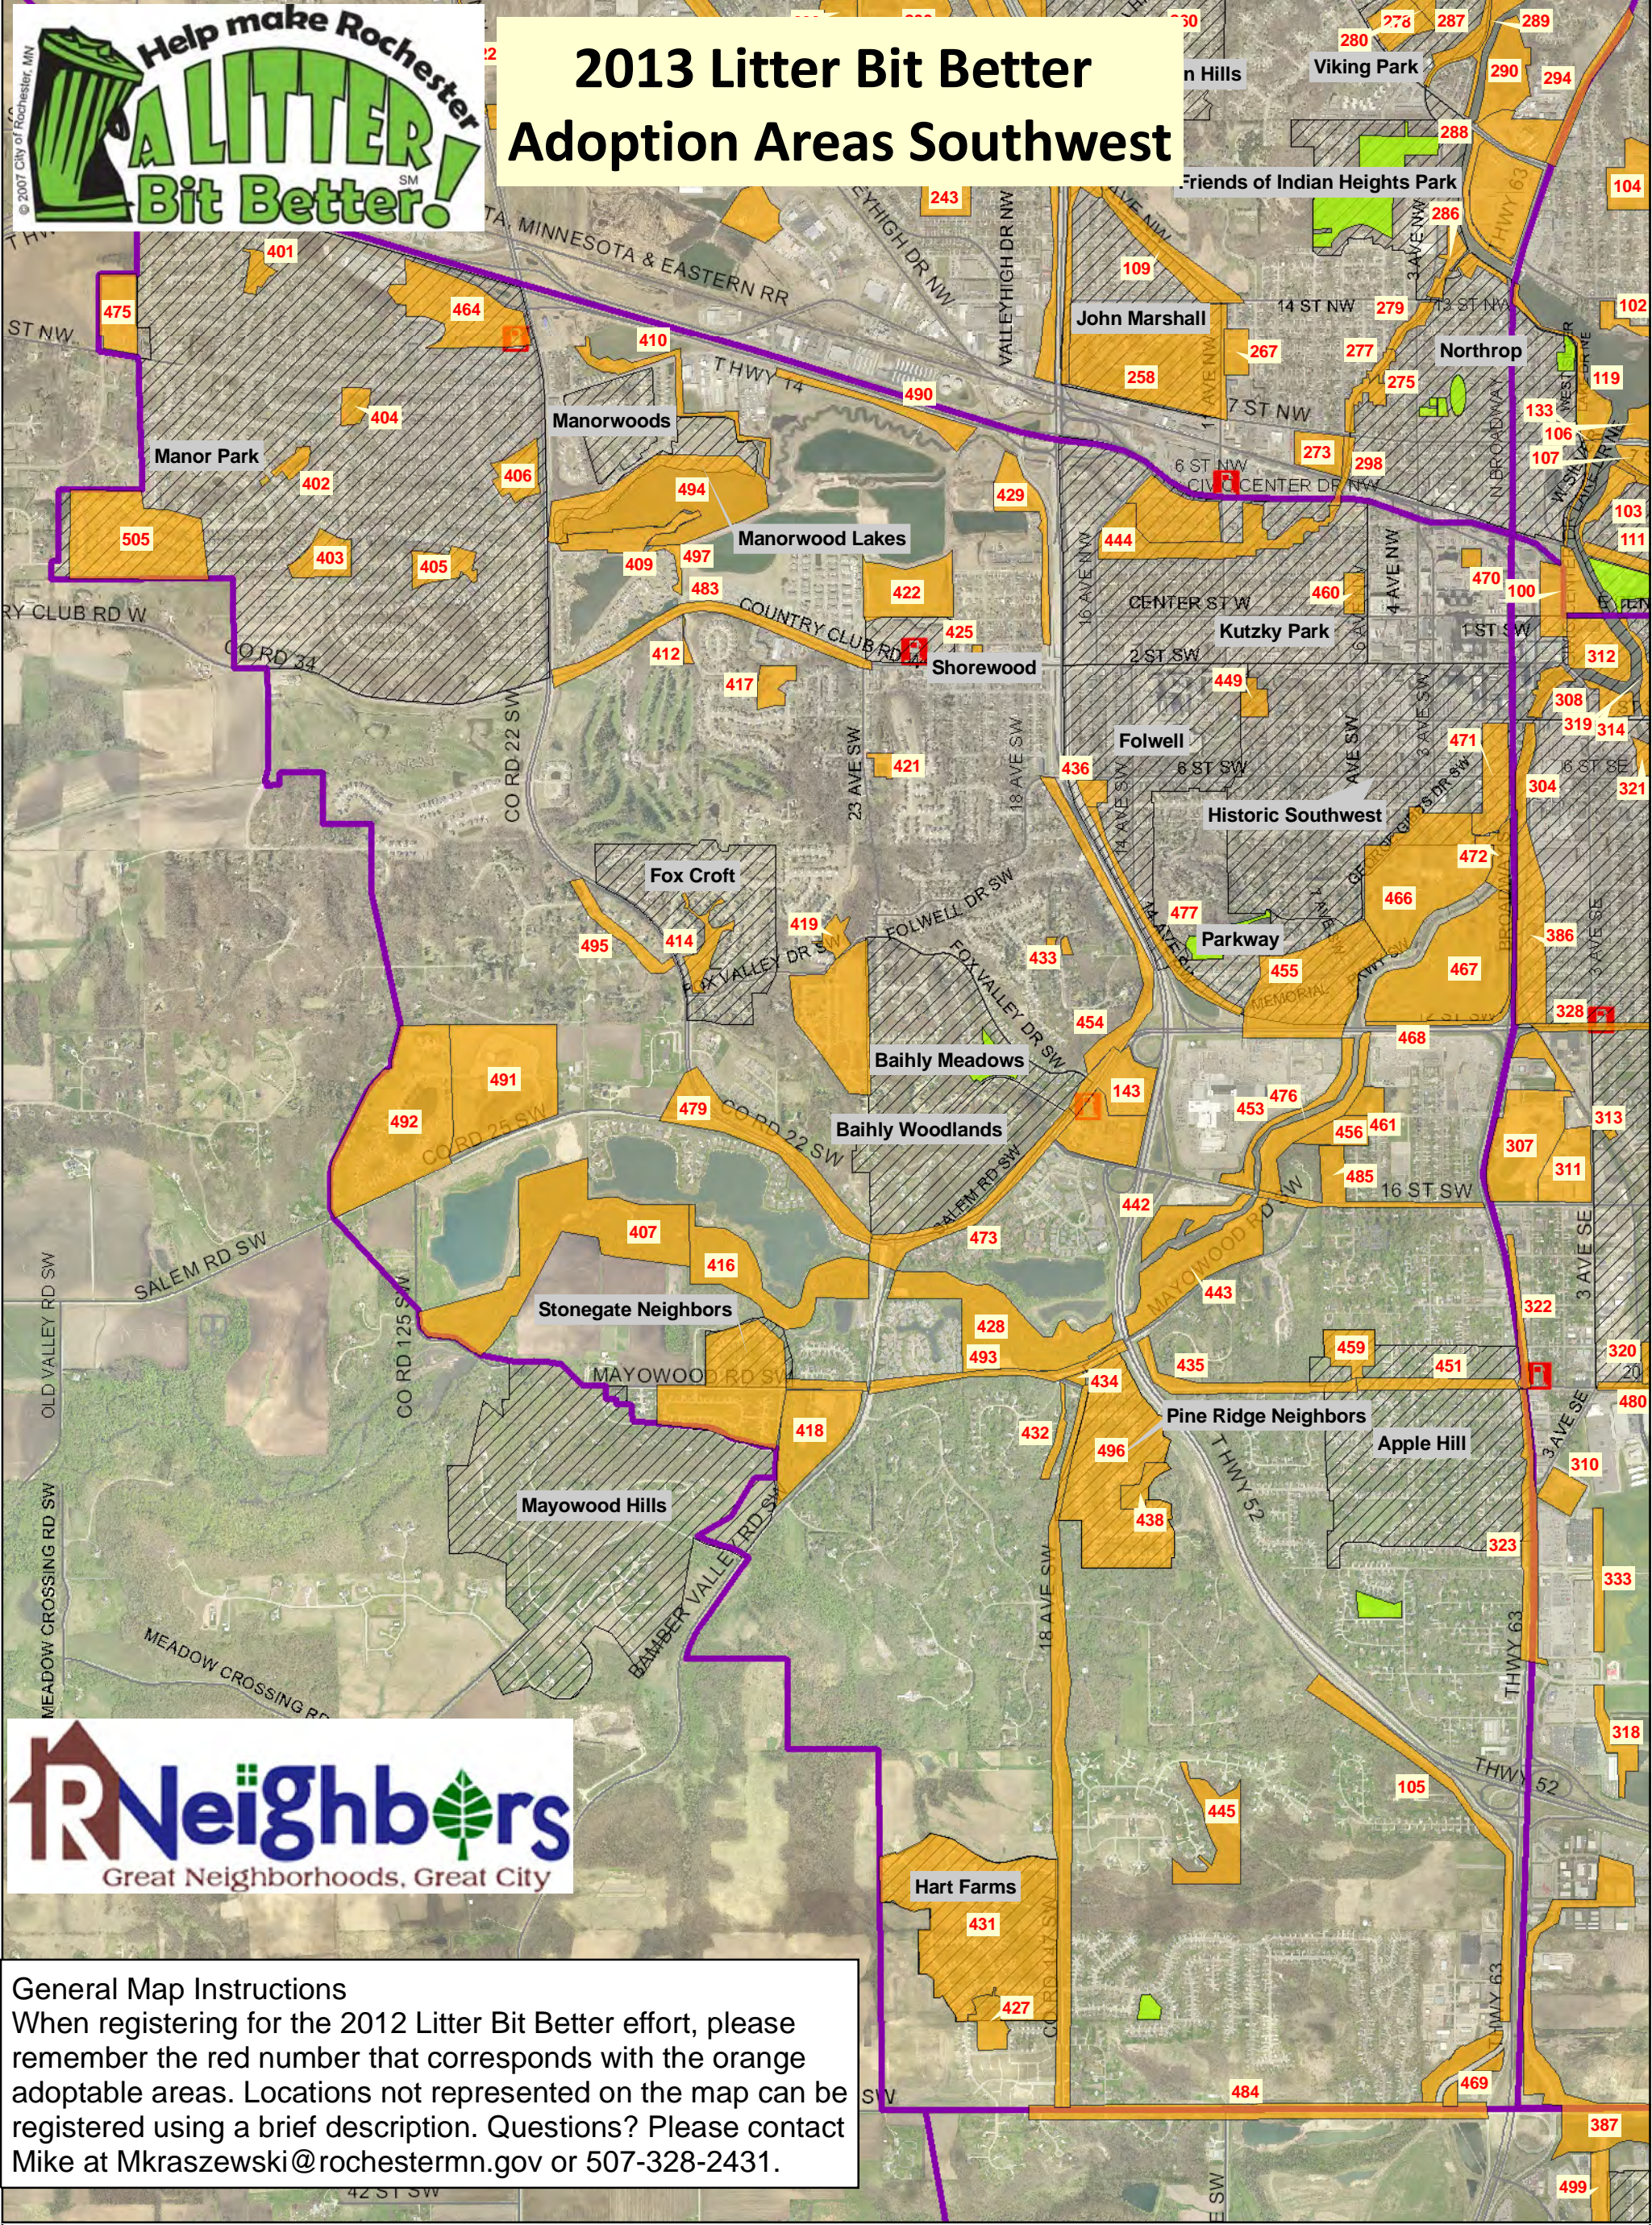

2013 Litter Bit Better Adoption Areas Southwest

General Map Instructions
 When registering for the 2012 Litter Bit Better effort, please remember the red number that corresponds with the orange adoptable areas. Locations not represented on the map can be registered using a brief description. Questions? Please contact Mike at Mkraszewski@rochestermn.gov or 507-328-2431.

- Adoption 2013**
- Yes
 - No
 - Adoption Limits
 - Neighborhood Associations
 - Kwik Trip Locations
 - Major Roads

Maps on these pages were compiled using City of Rochester data. These maps are intended to indicate general locations in Rochester that can be adopted for litter collection. No attempt has been made to define the specific limits of any public or private property. Volunteers may not enter private property without permission.